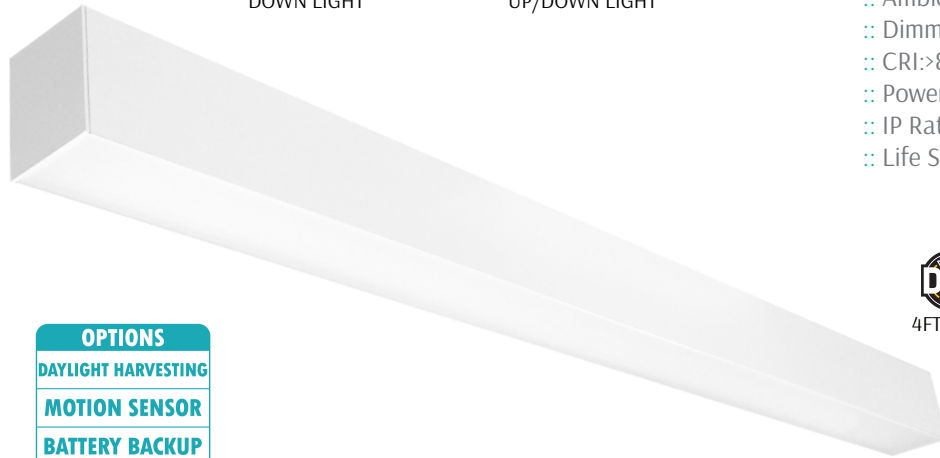

SCX

B13

- OPTIONS**
- DAYLIGHT HARVESTING
 - MOTION SENSOR
 - BATTERY BACKUP
 - FIXTURE COLOR

TECHNICAL SPECIFICATIONS:

- :: Seamless Linkable Linear Lighting System
- :: Opal Polycarbonate Lens
- :: Housing: White, Aluminum
- :: Matte White Finish
- :: Optional Recessed & Wall Mounting Kits available
- :: Voltage: 120-277VAC 50/60Hz
- :: Ambient Temperature: -13°F~104°F
- :: Dimmable: 0~10V dimmable
- :: CRI:>80
- :: Power Factor:>0.95
- :: IP Rating: IP54
- :: Life Span: 50,000 hours, 5-year warranty

LED SUPERIOR ARCHITECTURAL LIGHTS

CATALOG NO.	LENGTH	WATTS	LUMENS	COLOR TEMP	DIMENSIONS
SCX-2FT-20W-30K-D	2FT	20W	2240LM	3000K	24"(L) x 2-3/4"(W) x 3-3/8"(H)
SCX-2FT-20W-35K-D	2FT	20W	2300LM	3500K	
SCX-2FT-20W-40K-D	2FT	20W	2360LM	4000K	
SCX-2FT-20W-50K-D	2FT	20W	2420LM	5000K	36"(L) x 2-3/4"(W) x 3-3/8"(H)
SCX-3FT-30W-30K-D	3FT	30W	3360LM	3000K	
SCX-3FT-30W-35K-D	3FT	30W	3450LM	3500K	
SCX-3FT-30W-40K-D	3FT	30W	3540LM	4000K	48"(L) x 2-3/4"(W) x 3-3/8"(H)
SCX-3FT-30W-50K-D	3FT	30W	3630LM	5000K	
SCX-4FT-40W-30K-D	4FT	40W	4480LM	3000K	
SCX-4FT-40W-35K-D	4FT	40W	4600LM	3500K	72"(L) x 2-3/4"(W) x 3-3/8"(H)
SCX-4FT-40W-40K-D	4FT	40W	4720LM	4000K	
SCX-4FT-40W-50K-D	4FT	40W	4840LM	5000K	
SCX-6FT-60W-30K-D	6FT	60W	6720LM	3000K	96"(L) x 2-3/4"(W) x 3-3/8"(H)
SCX-6FT-60W-35K-D	6FT	60W	6900LM	3500K	
SCX-6FT-60W-40K-D	6FT	60W	7080LM	4000K	
SCX-6FT-60W-50K-D	6FT	60W	7260LM	5000K	
SCX-8FT-80W-30K-D	8FT	80W	8960LM	3000K	
SCX-8FT-80W-35K-D	8FT	80W	9200LM	3500K	
SCX-8FT-80W-40K-D	8FT	80W	9440LM	4000K	
SCX-8FT-80W-50K-D	8FT	80W	9680LM	5000K	

SCX

B14

Recessed Mounted (Flanged)

Surface Mounted

Wall Mounted

Suspended

T-Bar Installation

Flangless Recessed Mounted (Mud-In)