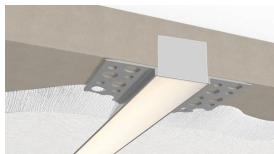

LED SUPERIOR ARCHITECTURAL LIGHTS

CATALOG NO.	LENGTH	WATTS	LUMENS	COLOR TEMP	DIMENSIONS
SCX-2FT-20W-30K-D	2FT	20W	2240LM	3000K	24"(L) x 2-3/4"(W) x 3-3/8"(H)
SCX-2FT-20W-35K-D	2FT	20W	2300LM	3500K	
SCX-2FT-20W-40K-D	2FT	20W	2360LM	4000K	
SCX-2FT-20W-50K-D	2FT	20W	2420LM	5000K	36"(L) x 2-3/4"(W) x 3-3/8"(H)
SCX-3FT-30W-30K-D	3FT	30W	3360LM	3000K	
SCX-3FT-30W-35K-D	3FT	30W	3450LM	3500K	
SCX-3FT-30W-40K-D	3FT	30W	3540LM	4000K	48"(L) x 2-3/4"(W) x 3-3/8"(H)
SCX-3FT-30W-50K-D	3FT	30W	3630LM	5000K	
SCX-4FT-40W-30K-D	4FT	40W	4480LM	3000K	
SCX-4FT-40W-35K-D	4FT	40W	4600LM	3500K	72"(L) x 2-3/4"(W) x 3-3/8"(H)
SCX-4FT-40W-40K-D	4FT	40W	4720LM	4000K	
SCX-4FT-40W-50K-D	4FT	40W	4840LM	5000K	
SCX-6FT-60W-30K-D	6FT	60W	6720LM	3000K	96"(L) x 2-3/4"(W) x 3-3/8"(H)
SCX-6FT-60W-35K-D	6FT	60W	6900LM	3500K	
SCX-6FT-60W-40K-D	6FT	60W	7080LM	4000K	
SCX-6FT-60W-50K-D	6FT	60W	7260LM	5000K	
SCX-8FT-80W-30K-D	8FT	80W	8960LM	3000K	
SCX-8FT-80W-35K-D	8FT	80W	9200LM	3500K	
SCX-8FT-80W-40K-D	8FT	80W	9440LM	4000K	
SCX-8FT-80W-50K-D	8FT	80W	9680LM	5000K	

SCX

B14

Recessed Mounted (Flanged)

Surface Mounted

Wall Mounted

Suspended

T-Bar Installation

Flangless Recessed Mounted (Mud-In)

Louver Kit Option

Color of Your Choice

X Module

- SCX-X-30K-D
- SCX-X-35K-D
- SCX-X-40K-D
- SCX-X-50K-D

T Module

- SCX-T-30K-D
- SCX-T-35K-D
- SCX-T-40K-D
- SCX-T-50K-D

L Module

- SCX-L-30K-D
- SCX-L-35K-D
- SCX-L-40K-D
- SCX-L-50K-D