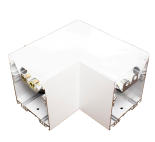

SCX

B14

Recessed Mounted (Flanged)

Surface Mounted

Wall Mounted

Suspended

T-Bar Installation

Flangless Recessed Mounted (Mud-In)

Louver Kit Option

Color of Your Choice

X Module

- SCX-X-30K-D
- SCX-X-35K-D
- SCX-X-40K-D
- SCX-X-50K-D

T Module

- SCX-T-30K-D
- SCX-T-35K-D
- SCX-T-40K-D
- SCX-T-50K-D

L Module

- SCX-L-30K-D
- SCX-L-35K-D
- SCX-L-40K-D
- SCX-L-50K-D

Inside Corner Module

- SCX-IC-30K-D
- SCX-IC-35K-D
- SCX-IC-40K-D
- SCX-IC-50K-D

120° Corner Module

- SCX-C120-30K
- SCX-C120-35K
- SCX-C120-40K
- SCX-C120-50K

Suspension Rod Kit

- SCL-RS-12 12"
- SCL-RS-18 18"
- SCL-RS-24 24"
- SCL-RS-36 36"
- SCL-RS-48 48"