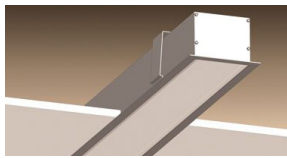

SCX

B13

- OPTIONS**
- DAYLIGHT HARVESTING
 - MOTION SENSOR
 - BATTERY BACKUP
 - FIXTURE COLOR

TECHNICAL SPECIFICATIONS:

- :: Seamless Linkable Linear Lighting System
- :: Opal Polycarbonate Lens
- :: Housing: White, Aluminum
- :: Matte White Finish
- :: Optional Recessed & Wall Mounting Kits available
- :: Voltage: 120-277VAC 50/60Hz
- :: Ambient Temperature: -13°F~104°F
- :: Dimmable: 0~10V dimmable
- :: CRI:>80
- :: Power Factor:>0.95
- :: IP Rating: IP54
- :: Life Span: 50,000 hours, 5-year warranty

LED SUPERIOR ARCHITECTURAL LIGHTS

CATALOG NO.	LENGTH	WATTS	LUMENS	COLOR TEMP	DIMENSIONS
SCX-2FT-20W-30K-D	2FT	20W	2240LM	3000K	24"(L) x 2-3/4"(W) x 3-3/8"(H)
SCX-2FT-20W-35K-D	2FT	20W	2300LM	3500K	
SCX-2FT-20W-40K-D	2FT	20W	2360LM	4000K	
SCX-2FT-20W-50K-D	2FT	20W	2420LM	5000K	36"(L) x 2-3/4"(W) x 3-3/8"(H)
SCX-3FT-30W-30K-D	3FT	30W	3360LM	3000K	
SCX-3FT-30W-35K-D	3FT	30W	3450LM	3500K	
SCX-3FT-30W-40K-D	3FT	30W	3540LM	4000K	48"(L) x 2-3/4"(W) x 3-3/8"(H)
SCX-3FT-30W-50K-D	3FT	30W	3630LM	5000K	
SCX-4FT-40W-30K-D	4FT	40W	4480LM	3000K	
SCX-4FT-40W-35K-D	4FT	40W	4600LM	3500K	72"(L) x 2-3/4"(W) x 3-3/8"(H)
SCX-4FT-40W-40K-D	4FT	40W	4720LM	4000K	
SCX-4FT-40W-50K-D	4FT	40W	4840LM	5000K	
SCX-6FT-60W-30K-D	6FT	60W	6720LM	3000K	96"(L) x 2-3/4"(W) x 3-3/8"(H)
SCX-6FT-60W-35K-D	6FT	60W	6900LM	3500K	
SCX-6FT-60W-40K-D	6FT	60W	7080LM	4000K	
SCX-6FT-60W-50K-D	6FT	60W	7260LM	5000K	
SCX-8FT-80W-30K-D	8FT	80W	8960LM	3000K	
SCX-8FT-80W-35K-D	8FT	80W	9200LM	3500K	
SCX-8FT-80W-40K-D	8FT	80W	9440LM	4000K	
SCX-8FT-80W-50K-D	8FT	80W	9680LM	5000K	

SCX

B14

Recessed Mounted (Flanged)

Surface Mounted

Wall Mounted

Suspended

T-Bar Installation

Flangless Recessed Mounted (Mud-In)