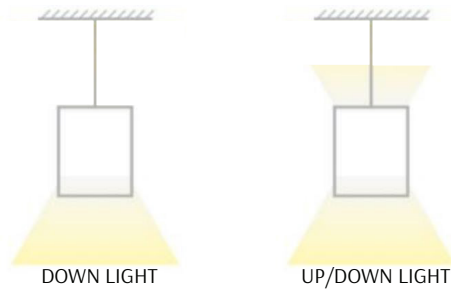

SCX

B13

- OPTIONS**
- DAYLIGHT HARVESTING
 - MOTION SENSOR
 - BATTERY BACKUP
 - FIXTURE COLOR

TECHNICAL SPECIFICATIONS:

- :: Seamless Linkable Linear Lighting System
- :: Opal Polycarbonate Lens
- :: Housing: White, Aluminum
- :: Matte White Finish
- :: Optional Recessed & Wall Mounting Kits available
- :: Voltage: 120-277VAC 50/60Hz
- :: Ambient Temperature: -13°F~104°F
- :: Dimmable: 0~10V dimmable
- :: CRI:>80
- :: Power Factor:>0.95
- :: IP Rating: IP54
- :: Life Span: 50,000 hours, 5-year warranty

LED SUPERIOR ARCHITECTURAL LIGHTS

CATALOG NO.	LENGTH	WATTS	LUMENS	COLOR TEMP	DIMENSIONS
SCX-2FT-20W-30K-D	2FT	20W	2240LM	3000K	24"(L) x 2-3/4"(W) x 3-3/8"(H)
SCX-2FT-20W-35K-D	2FT	20W	2300LM	3500K	
SCX-2FT-20W-40K-D	2FT	20W	2360LM	4000K	
SCX-2FT-20W-50K-D	2FT	20W	2420LM	5000K	36"(L) x 2-3/4"(W) x 3-3/8"(H)
SCX-3FT-30W-30K-D	3FT	30W	3360LM	3000K	
SCX-3FT-30W-35K-D	3FT	30W	3450LM	3500K	
SCX-3FT-30W-40K-D	3FT	30W	3540LM	4000K	48"(L) x 2-3/4"(W) x 3-3/8"(H)
SCX-3FT-30W-50K-D	3FT	30W	3630LM	5000K	
SCX-4FT-40W-30K-D	4FT	40W	4480LM	3000K	
SCX-4FT-40W-35K-D	4FT	40W	4600LM	3500K	72"(L) x 2-3/4"(W) x 3-3/8"(H)
SCX-4FT-40W-40K-D	4FT	40W	4720LM	4000K	
SCX-4FT-40W-50K-D	4FT	40W	4840LM	5000K	
SCX-6FT-60W-30K-D	6FT	60W	6720LM	3000K	96"(L) x 2-3/4"(W) x 3-3/8"(H)
SCX-6FT-60W-35K-D	6FT	60W	6900LM	3500K	
SCX-6FT-60W-40K-D	6FT	60W	7080LM	4000K	
SCX-6FT-60W-50K-D	6FT	60W	7260LM	5000K	
SCX-8FT-80W-30K-D	8FT	80W	8960LM	3000K	
SCX-8FT-80W-35K-D	8FT	80W	9200LM	3500K	
SCX-8FT-80W-40K-D	8FT	80W	9440LM	4000K	
SCX-8FT-80W-50K-D	8FT	80W	9680LM	5000K	

SCX

B14

Recessed Mounted (Flanged)

Surface Mounted

Wall Mounted

Suspended

T-Bar Installation

Flangless Recessed Mounted (Mud-In)