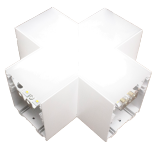

LED SUPERIOR ARCHITECTURAL LIGHTS

CATALOG NO.	LENGTH	WATTS	LUMENS	COLOR TEMP	DIMENSIONS
SCX-2FT-20W-30K-D	2FT	20W	2240LM	3000K	24"(L) x 2-3/4"(W) x 3-3/8"(H)
SCX-2FT-20W-35K-D	2FT	20W	2300LM	3500K	
SCX-2FT-20W-40K-D	2FT	20W	2360LM	4000K	
SCX-2FT-20W-50K-D	2FT	20W	2420LM	5000K	36"(L) x 2-3/4"(W) x 3-3/8"(H)
SCX-3FT-30W-30K-D	3FT	30W	3360LM	3000K	
SCX-3FT-30W-35K-D	3FT	30W	3450LM	3500K	
SCX-3FT-30W-40K-D	3FT	30W	3540LM	4000K	48"(L) x 2-3/4"(W) x 3-3/8"(H)
SCX-3FT-30W-50K-D	3FT	30W	3630LM	5000K	
SCX-4FT-40W-30K-D	4FT	40W	4480LM	3000K	
SCX-4FT-40W-35K-D	4FT	40W	4600LM	3500K	72"(L) x 2-3/4"(W) x 3-3/8"(H)
SCX-4FT-40W-40K-D	4FT	40W	4720LM	4000K	
SCX-4FT-40W-50K-D	4FT	40W	4840LM	5000K	
SCX-6FT-60W-30K-D	6FT	60W	6720LM	3000K	96"(L) x 2-3/4"(W) x 3-3/8"(H)
SCX-6FT-60W-35K-D	6FT	60W	6900LM	3500K	
SCX-6FT-60W-40K-D	6FT	60W	7080LM	4000K	
SCX-6FT-60W-50K-D	6FT	60W	7260LM	5000K	
SCX-8FT-80W-30K-D	8FT	80W	8960LM	3000K	
SCX-8FT-80W-35K-D	8FT	80W	9200LM	3500K	
SCX-8FT-80W-40K-D	8FT	80W	9440LM	4000K	
SCX-8FT-80W-50K-D	8FT	80W	9680LM	5000K	

SCX

B14

Recessed Mounted (Flanged)

Surface Mounted

Wall Mounted

Suspended

T-Bar Installation

Flangless Recessed Mounted (Mud-In)

Louver Kit Option

Color of Your Choice

X Module

- SCX-X-30K-D
- SCX-X-35K-D
- SCX-X-40K-D
- SCX-X-50K-D

T Module

- SCX-T-30K-D
- SCX-T-35K-D
- SCX-T-40K-D
- SCX-T-50K-D

L Module

- SCX-L-30K-D
- SCX-L-35K-D
- SCX-L-40K-D
- SCX-L-50K-D