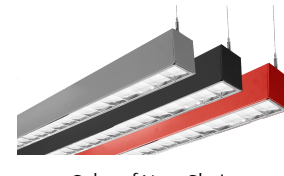

LED SUPERIOR ARCHITECTURAL LIGHTS

CATALOG NO.	LENGTH	WATTS	LUMENS	COLOR TEMP	DIMENSIONS
SCX-2FT-20W-30K-D	2FT	20W	2240LM	3000K	24"(L) x 2-3/4"(W) x 3-3/8"(H)
SCX-2FT-20W-35K-D	2FT	20W	2300LM	3500K	
SCX-2FT-20W-40K-D	2FT	20W	2360LM	4000K	
SCX-2FT-20W-50K-D	2FT	20W	2420LM	5000K	36"(L) x 2-3/4"(W) x 3-3/8"(H)
SCX-3FT-30W-30K-D	3FT	30W	3360LM	3000K	
SCX-3FT-30W-35K-D	3FT	30W	3450LM	3500K	
SCX-3FT-30W-40K-D	3FT	30W	3540LM	4000K	48"(L) x 2-3/4"(W) x 3-3/8"(H)
SCX-3FT-30W-50K-D	3FT	30W	3630LM	5000K	
SCX-4FT-40W-30K-D	4FT	40W	4480LM	3000K	
SCX-4FT-40W-35K-D	4FT	40W	4600LM	3500K	72"(L) x 2-3/4"(W) x 3-3/8"(H)
SCX-4FT-40W-40K-D	4FT	40W	4720LM	4000K	
SCX-4FT-40W-50K-D	4FT	40W	4840LM	5000K	
SCX-6FT-60W-30K-D	6FT	60W	6720LM	3000K	96"(L) x 2-3/4"(W) x 3-3/8"(H)
SCX-6FT-60W-35K-D	6FT	60W	6900LM	3500K	
SCX-6FT-60W-40K-D	6FT	60W	7080LM	4000K	
SCX-6FT-60W-50K-D	6FT	60W	7260LM	5000K	
SCX-8FT-80W-30K-D	8FT	80W	8960LM	3000K	
SCX-8FT-80W-35K-D	8FT	80W	9200LM	3500K	
SCX-8FT-80W-40K-D	8FT	80W	9440LM	4000K	
SCX-8FT-80W-50K-D	8FT	80W	9680LM	5000K	

SCX

B14

Recessed Mounted (Flanged)

Surface Mounted

Wall Mounted

Suspended

T-Bar Installation

Flangless Recessed Mounted (Mud-In)

Louver Kit Option

Color of Your Choice

X Module

- SCX-X-30K-D
- SCX-X-35K-D
- SCX-X-40K-D
- SCX-X-50K-D

T Module

- SCX-T-30K-D
- SCX-T-35K-D
- SCX-T-40K-D
- SCX-T-50K-D

L Module

- SCX-L-30K-D
- SCX-L-35K-D
- SCX-L-40K-D
- SCX-L-50K-D